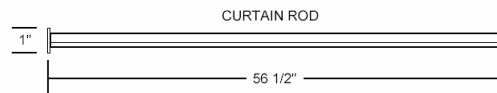

**KOJO also offers a great selection of shower curtains,
including the innovative Peek-A-Boo
& Quick Zip Shower Curtains**