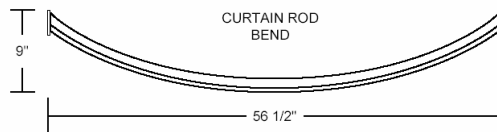

KOJO Curved Shower Curtain Rods for a More Comfortable Shower Experience

The KOJO Curved Shower Rods offer real elbow room by curving in 3" at the corners to eliminate leaks and curving outward 6" creating 25% more elbow room for your guests comfort. Perfect for most shower enclosures, and tubs, even oval tubs. These rods will enhance your guest's shower experience, increasing loyalty and ultimately improving your bottom line.

Available in White, Polished Stainless Steel & Brushed Nickel . All the required mounting hardware is included - wood screws, tile anchors, sheetrock anchors, set screws & an allen wrench. KOJO Curved Shower Rods use standard length shower curtains and are easy to install.