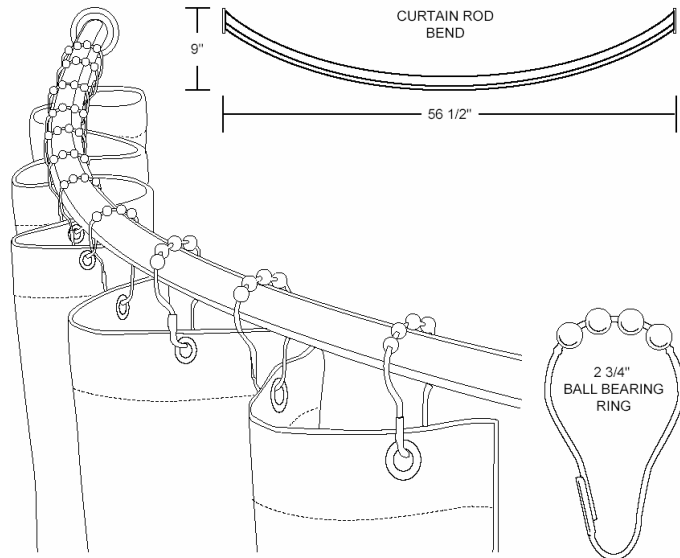

KOJO Curved Shower Curtain Rods for a More Comfortable Shower Experience

The KOJO Curved Shower Rods offer real elbow room by curving in 3" at the corners to eliminate leaks and curving outward 6" creating 25% more elbow room for your guests comfort. Perfect for most shower enclosures, and tubs, even oval tubs. These rods will enhance your guest's shower experience, increasing loyalty and ultimately improving your bottom line.

Available in White, Polished Stainless Steel & Brushed Nickel . All the required mounting hardware is included - wood screws, tile anchors, sheetrock anchors, set screws & an allen wrench. KOJO Curved Shower Rods use standard length shower curtains and are easy to install.