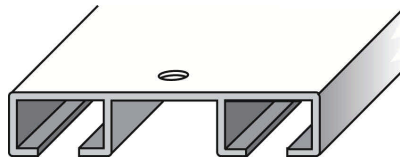

Ceiling Mount Hardware

KOJO drapery hardware is made of extruded aluminum and coated with an off-white baked enamel, for a durable and beautiful finish.

KOJO Uni

- Single Drapery

KOJO Duo

- Under Drapery
- Over Drapery

KOJO Trio

- Under Drapery
- Over Drapery
- Side Panels or Valance

KOJO Trio +

- Under Drapery
- Over Drapery
- Side Panels
- Valance or Cornice

KOJO

WORLDWIDE
HOTEL INDUSTRY SPECIALIST

Wall Mount Options