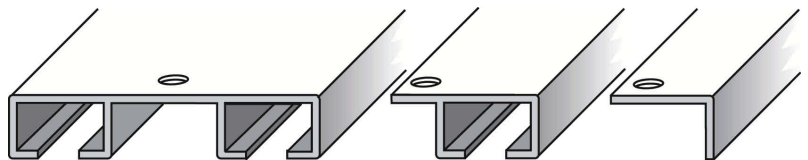

Ceiling Mount Hardware

KOJO drapery hardware is made of extruded aluminum and coated with an off-white baked enamel, for a durable and beautiful finish.

KOJO Uni

- Single Drapery

KOJO Duo

- Under Drapery
- Over Drapery

KOJO Trio

- Under Drapery
- Over Drapery
- Side Panels or Valance

KOJO Trio +

- Under Drapery
- Over Drapery
- Side Panels
- Valance or Cornice

KOJO

WORLDWIDE
HOTEL INDUSTRY SPECIALIST

Wall Mount Options