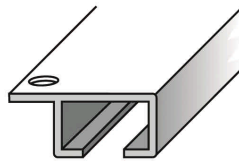

Ceiling Mount Hardware

KOJO drapery hardware is made of extruded aluminum and coated with an off-white baked enamel, for a durable and beautiful finish.

KOJO Uni

- Single Drapery

KOJO Duo

- Under Drapery
- Over Drapery

KOJO Trio

- Under Drapery
- Over Drapery
- Side Panels or Valance

KOJO Trio +

- Under Drapery
- Over Drapery
- Side Panels
- Valance or Cornice

KOJO

WORLDWIDE
HOTEL INDUSTRY SPECIALIST

Wall Mount Options