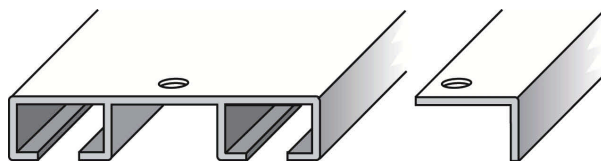

Ceiling Mount Hardware

KOJO drapery hardware is made of extruded aluminum and coated with an off-white baked enamel, for a durable and beautiful finish.

KOJO Uni

- Single Drapery

KOJO Duo

- Under Drapery
- Over Drapery

KOJO Trio

- Under Drapery
- Over Drapery
- Side Panels or Valance

KOJO Trio +

- Under Drapery
- Over Drapery
- Side Panels
- Valance or Cornice

KOJO

WORLDWIDE
HOTEL INDUSTRY SPECIALIST

Wall Mount Options